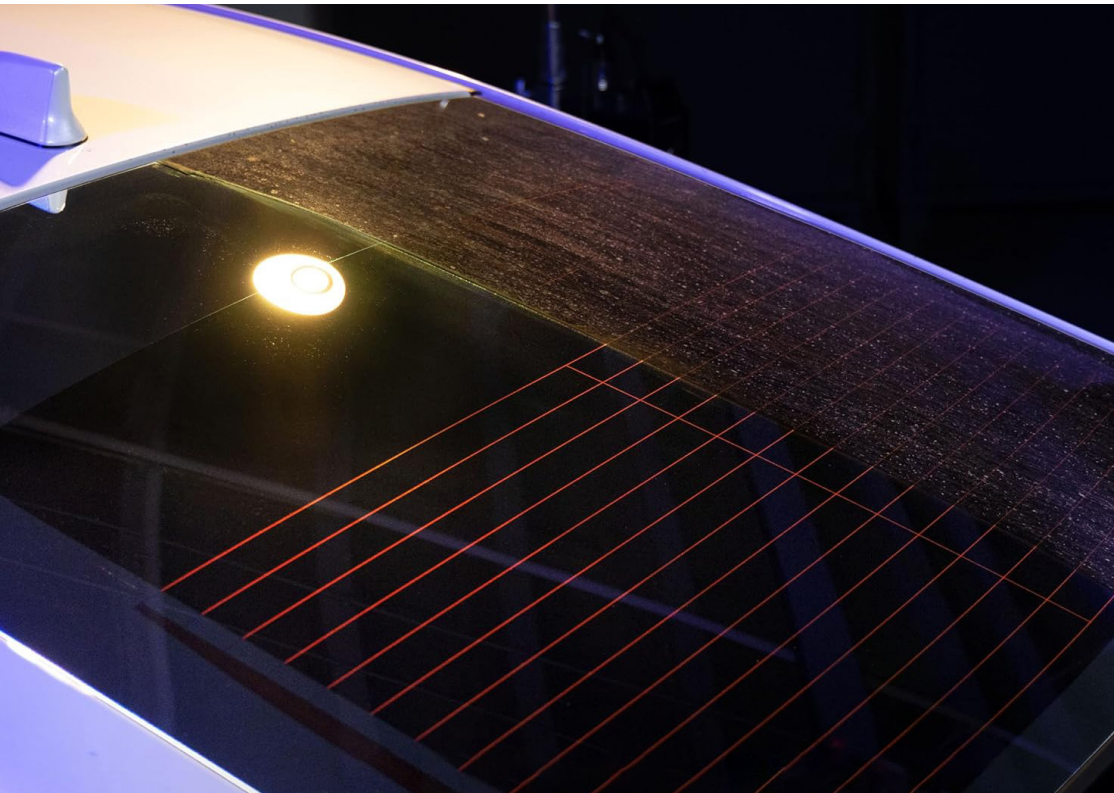

WATERLESS CAR WASH:

This high-lubricity formula lifts dirt, dust, and grime without scratching paint, making it the ideal car wash soap alternative for areas with water restrictions or during cold weather.

GLASS CLEANER
500ML

Key Features:

- Safe for any glass, metal, chrome and plastic
- Streak free finish

MICROFIBER TOWEL
350GSM

Key Features:

- Scratch-Free & Non-Abrasive – Safe for car paint, glass, and all surfaces.
- Super Absorbent – Holds up to 7–8 times its weight in water for efficient cleaning.
- Lint-Free & Streak-Free Finish – Ensures a spotless shine without residue.