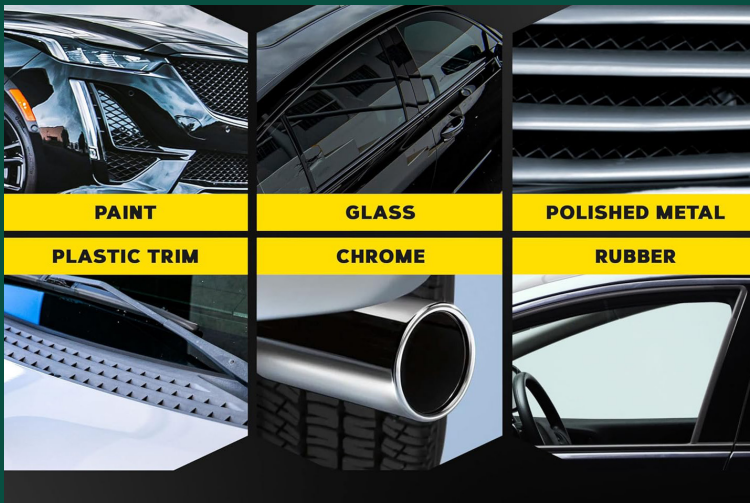

DRY WHEELS
LEAVE THE WET BEHIND

THOROUGH WASH WITHOUT THE HOSE AND BUCKET

DRYWHEELS - REVOLUTIONIZING VEHICLE CARE BRILLIANCE WITHOUT COMPROMISE

DryWheels is redefining car care for the modern driver. Our waterless solutions deliver a sparkling clean while protecting your car's paint, saving water, and saving time. With eco-friendly formulations and easy-to-use products, DryWheels ensures your vehicle looks flawless, anywhere, anytime.

WATERLESS CAR WASH:

This high-lubricity formula lifts dirt, dust, and grime without scratching paint, making it the ideal car wash soap alternative for areas with water restrictions or during cold weather.

STREAK-FREE SHINE:

Our rinseless car wash spray clings to surfaces, breaks down road grime quickly, and wipes away cleanly, leaving behind a flawless, streak-free finish

GENTLE CAR CLEANER:

Our no-water car wash formula is safe for all finishes, including paint protection film, vinyl wraps, and delicate surfaces, giving you a worry-free clean every time